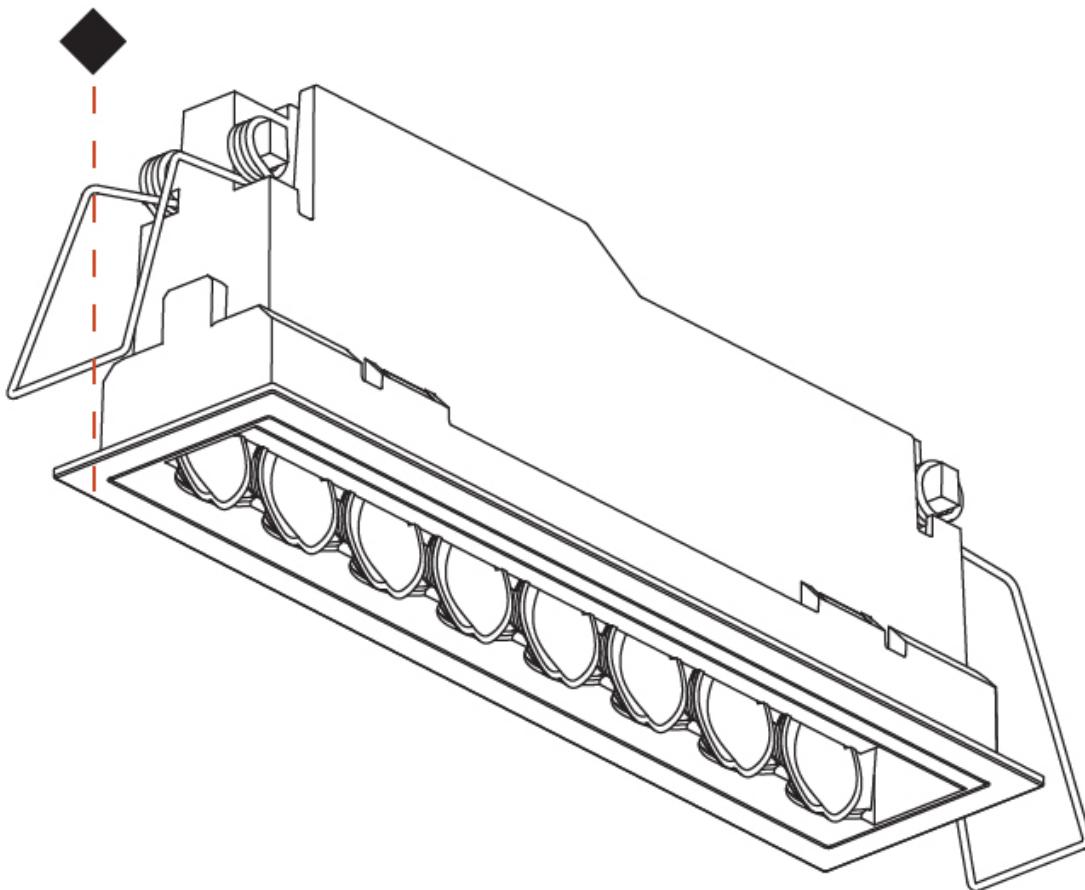

MAGIQ HOLLOW WALLWASH RECESSED

A35582-

PROJECT	_____
TYPE	_____
SPECIFIER	_____
QUANTITY	_____
DATE	_____

A